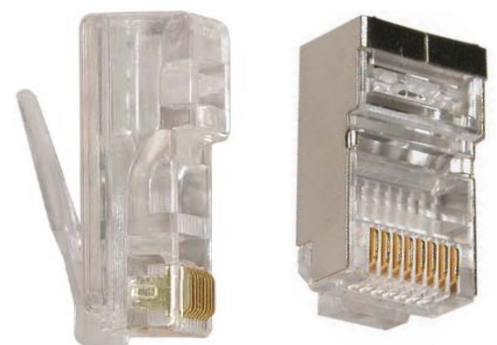

PC6SYW**

**=length

LENGTHS AVAILABLE:

1, 3, 5, 7, 10, 15, 25, 50, 75, 100 ft

CATEGORY 6 PATCH PANELS

- CT6PP12V VERTICAL CAT 6 PATCH PANEL 12 PORT**
- CT6PP12 CAT 6 PATCH PANEL 12 PORT RACKMOUNT**
- CT6PP24 CAT 6 PATCH PANEL 24 PORT RACKMOUNT**
- CT6PP48 CAT 6 PATCH PANEL 48 PORT RACKMOUNT**

CATEGORY 6 MODULAR PLUGS

- MP6ST CAT6 MODULAR PLUG FOR STRANDED WIRE**
- MP6SO CAT6 MODULAR PLUG FOR SOLID WIRE**
- MP6SST CAT6 SHIELDED MOD. PLUG FOR STRANDED WIRE**
- MP6SSO CAT6 SHIELDED MOD. PLUG FOR SOLID WIRE**