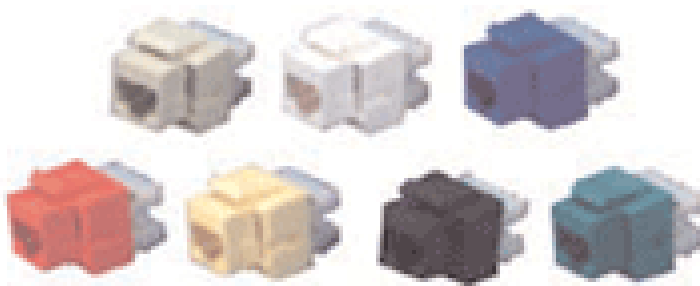

CATEGORY 6 KEYSTONE JACKS 180°

KJ6**
** = COLOR
COLORS AVAILABLE:
BK = BLACK, BL = BLUE, GN = GREEN, IV= IVORY,
OR = ORANGE, RD = RED, WT = WHITE, YW = YELLOW