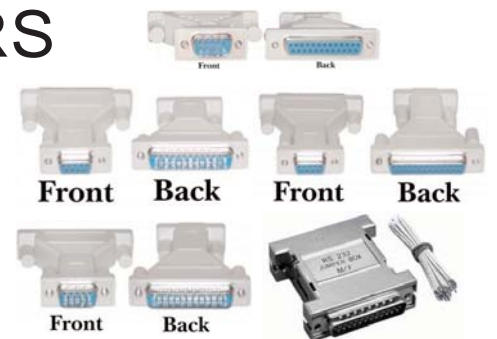

AD5F6M
AD5M6F

AT TO PS2 ADAPTORS

DIN 5 FEMALE TO MINI DIN 6 MALE ADAPTOR
DIN 5 MALE TO MINI DIN 6 FEMALE ADAPTOR

SERIAL ADAPTORS

AD25F9M
AD25M9F
AD9F25F
AD9M25M
AJB

DB25 FEMALE TO DB9 MALE ADAPTOR
DB25 MALE TO DB9 FEMALE ADAPTOR
DB9 FEMALE TO DB25 FEMALE ADAPTOR
DB9 MALE TO DB25 MALE ADAPTOR
JUMPER BOX